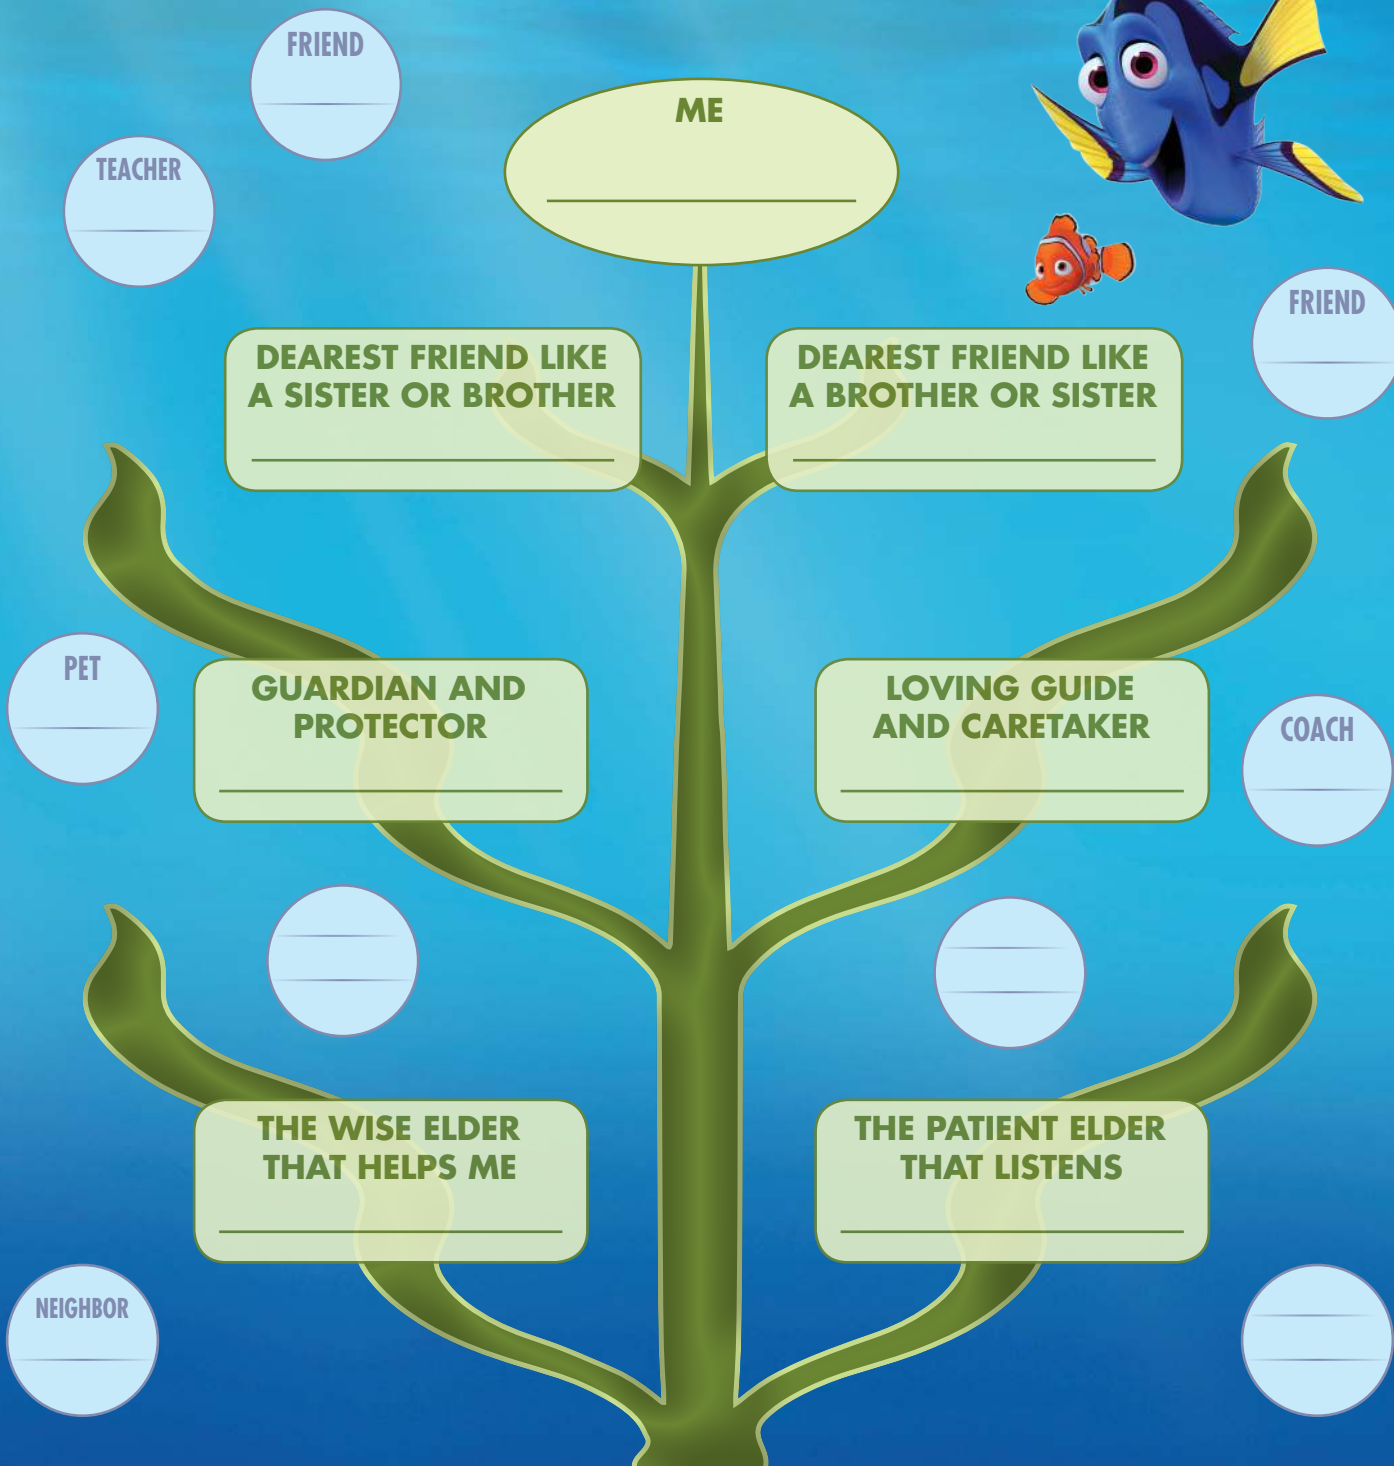

Disney · PIXAR

FINDING DORY

FAMILY & FRIENDS KELP TREE

Fill in the kelp tree and surrounding bubbles with the special relationships in your life.

IN THEATERS JUNE 17